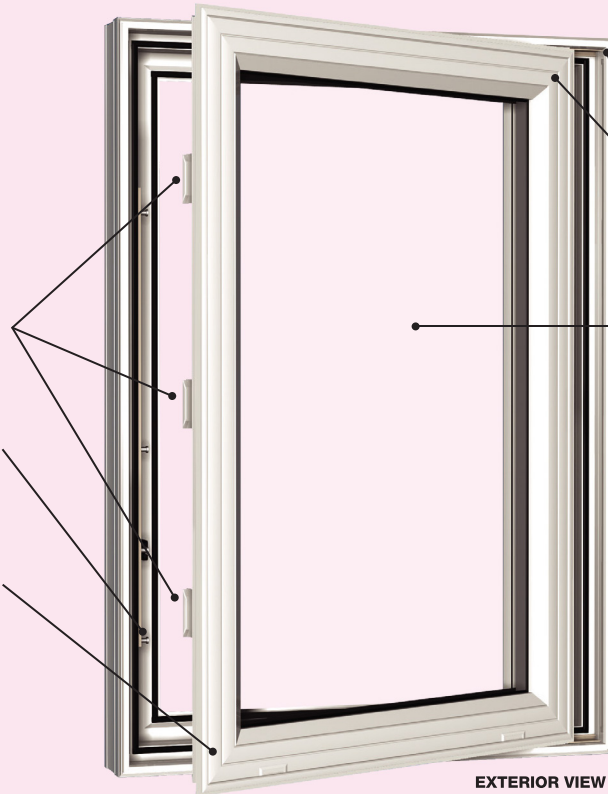

- Engages or disengages the multi-point locking system with one single lever design

MULTI CHAMBER DESIGN

- Translates into higher energy savings for your home

**LIFETIME
RESIDENTIAL
WARRANTY
GLASS BREAKAGE**

EXTERIOR VIEW

FULL FUSION WELDED FRAME & SASH CORNERS

- Provide stability for the sash & frame structure

DUAL GLAZED

- Insulating glass with Low-E, Argon gas and Super Spacer® for the best R-Value in its class