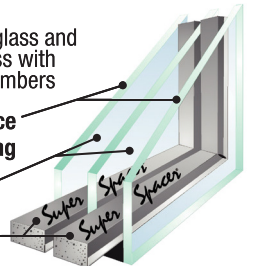

EXTERIOR VIEW

FULL FUSION WELDED FRAME & SASH CORNERS

- Provide stability for the sash & frame structure

DUAL GLAZED

- Insulating glass with Low-E, Argon gas and Super Spacer® for the best R-Value in its class

OPTIONAL STAINLESS STEEL EGRESS HINGES

- To meet today's stringent building codes.
- Smooth performance, even under heavy loads

EXTERIOR PAINTED COLORS (interior color is white or wood grain)

Window Options

INTERIOR WOOD GRAIN COLORS

(wood grain color choices - natural oak or cherry)

TRIPLE PANE

Two panes of Low-E glass and one pane of clear glass with argon gas in both chambers

High Performance Low-E Coating

Argon Gas Fill

Super Spacer™

Grids are installed between the glass panes during manufacturing for easy cleaning

GRID DETAILS for traditional grids

GRIDS PATTERNS

FLAT GRIDS

CONTOUR GRIDS

INTERIOR VINYL EXTENSION JAMBS, CASING, AND CORNER ROSETTES