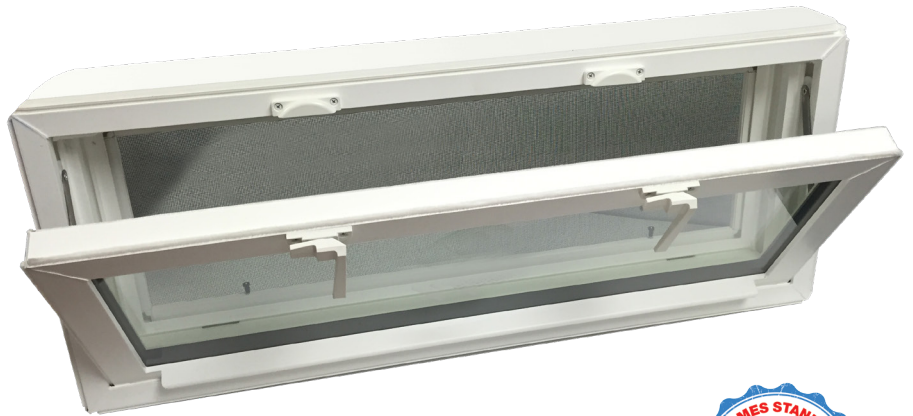

HOPPER

Pro140

Features

- **3 1/4" FULLY WELDED FRAME**
- **FULLY WELDED SASH**
- **ALL MODELS** include **LOW-E GLASS** and **ARGON GAS** plus **SUPER SPACER®** Technology
- **SILL EXPANDER**

WHITE VINYL HOPPER
SASH TILTS INSIDE

inside view

Think about this:

The spacer system

you choose is just as important as the window!

Grids are installed between the glass panes during manufacturing for easy cleaning

GRID DETAILS for traditional grids